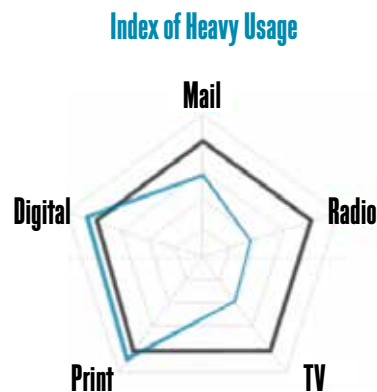

FIT AND FAB - (16%)

Fit and Fab: Young singles, renting flat/unit/apartment inner city, love social and sporting activities/entertainment