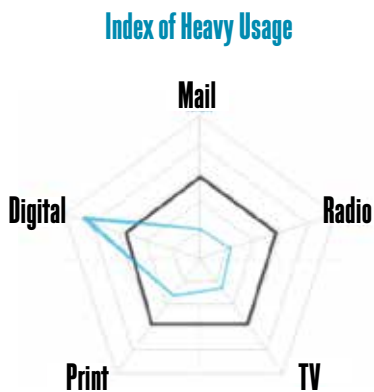

SOCIAL ACADEMICS - (83%)

Social Academics: Young students renting in the city with housemates. Interested in socialising, technology and their health.