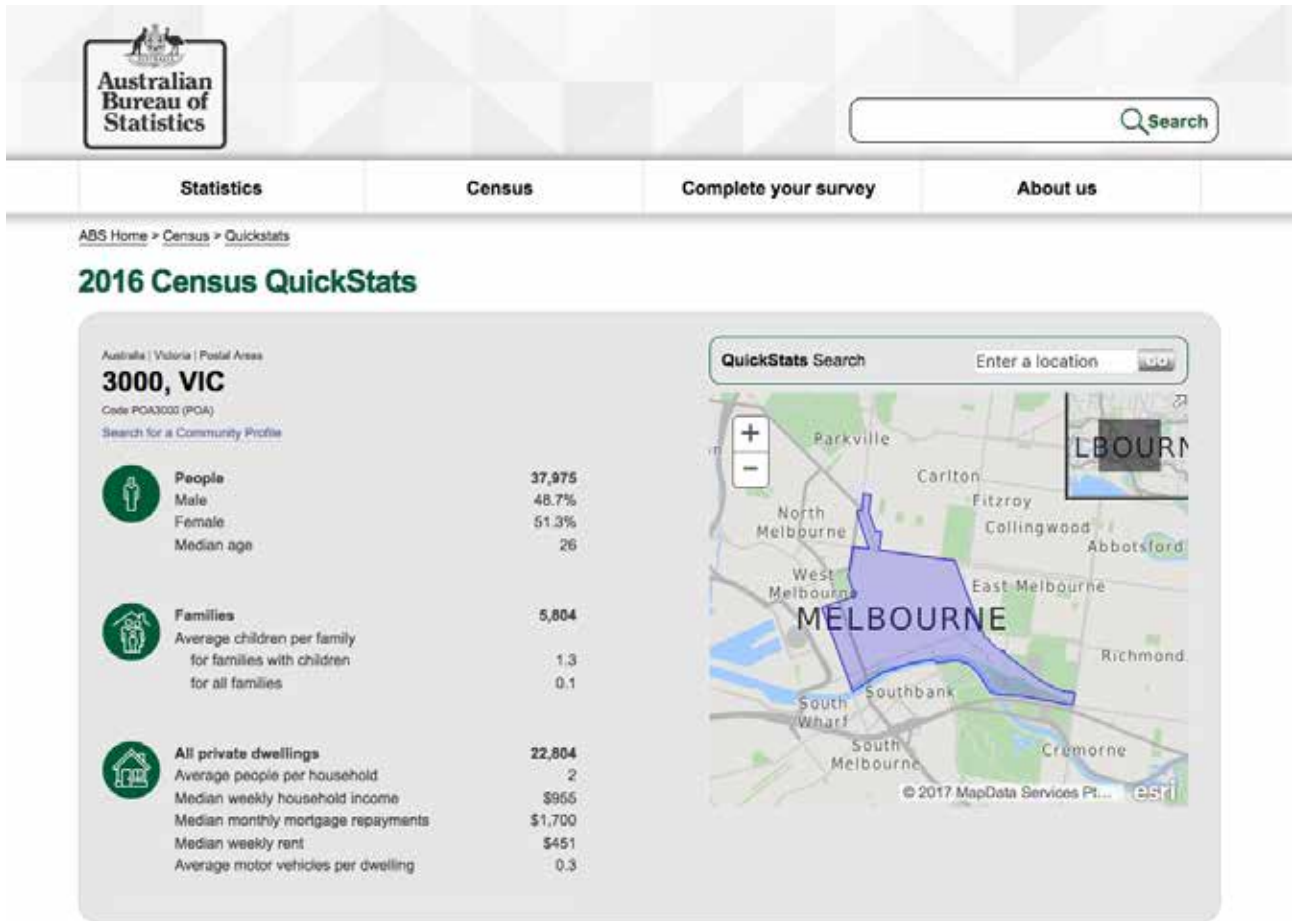

Know Your Audience

CBD, POSTCODE 3000